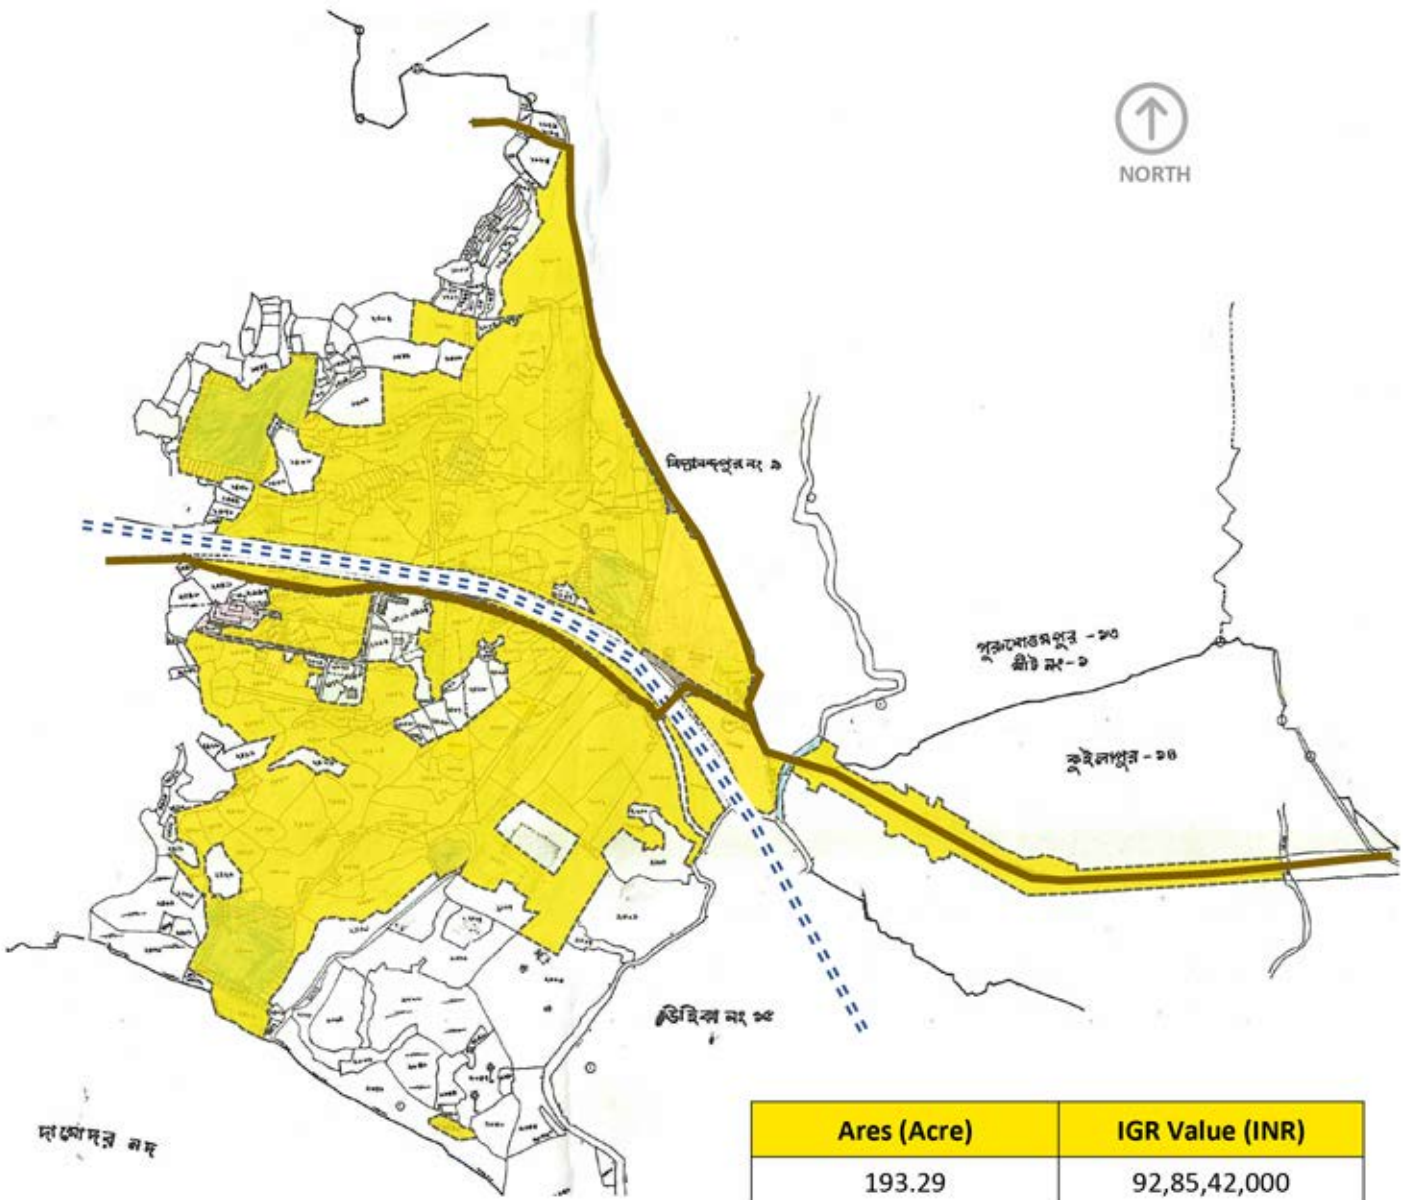

NORTH

Ares (Acre)	IGR Value (INR)
193.29	92,85,42,000